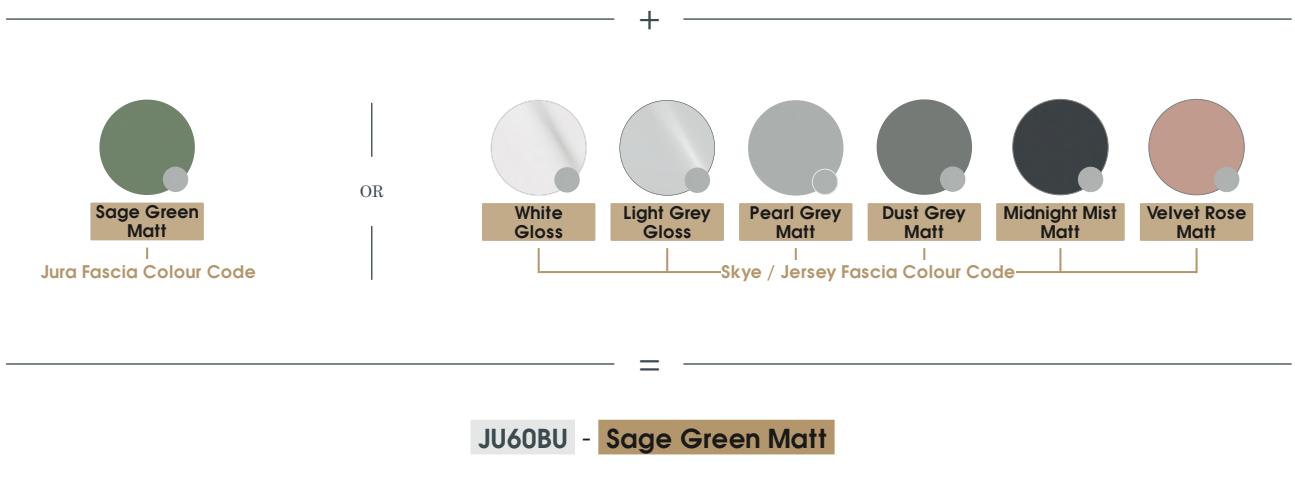

2 DOOR BASIN UNITS

360mm Depth

(H)640mm** x (D)360mm

500mm	JU50BU	£393.08
600mm	JU60BU	£421.85

245mm Depth

(H)640mm** x (D)245mm

500mm	2/JU50BU	£393.08
600mm	2/JU60BU	£421.85

**Height 820mm with legs

360mm Depth

(H)640mm** x (D)360mm

500mm	S50BU	£393.08
600mm	S60BU	£421.85

245mm Depth

(H)640mm** x (D)245mm

500mm	2/S50BU	£393.08
600mm	2/S60BU	£421.85

**Height 820mm with legs

360mm Depth

(H)640mm** x (D)360mm

500mm	S50BU	£393.08
600mm	S60BU	£421.85

245mm Depth

(H)640mm** x (D)245mm

500mm	2/S50BU	£393.08
600mm	2/S60BU	£421.85

**Height 820mm with legs