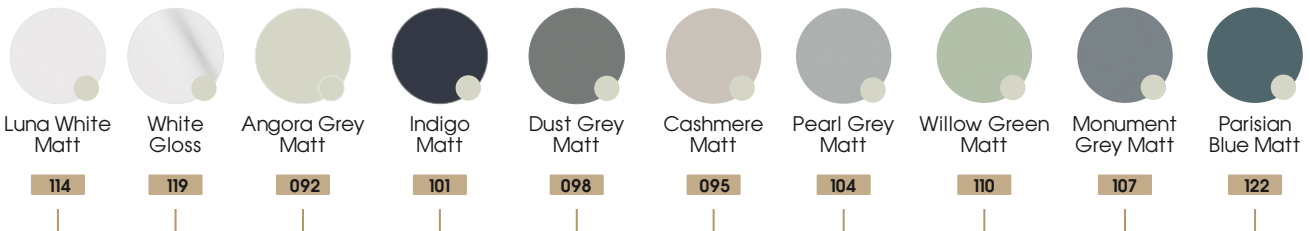

6BU-SD - 098

2 DOOR BASIN UNITS

2 DOOR CURVED BASIN UNITS

NEW

365mm Depth

(H)640mm x (D)365mm

500mm	5BU-SD	£421.85
600mm	6BU-SD	£421.85
700mm	7BU-SD	£421.85

250mm Depth

(H)640mm* x (D)250mm

500mm	S5BU-SD	£421.85
600mm	S6BU-SD	£421.85
700mm	S7BU-SD	£421.85

365mm Depth

(H)640mm (door 730mm) x (D)365mm

500mm	5BU-LD	£421.85
600mm	6BU-LD	£421.85
700mm	7BU-LD	£421.85

250mm Depth

(H)640mm* (door 730mm) x (D)250mm

500mm	S5BU-LD	£421.85
600mm	S6BU-LD	£421.85
700mm	S7BU-LD	£421.85

Standard Door

455mm Depth

(H)670mm x (D)455mm

600mm	6CVBUB-SD	£900.80

455mm Depth

(H)640mm (door 760mm) x (D)365mm

600mm	6CVBUB-LD	£900.80

The 2 Door Curved Basin Units come complete with a curved gel cast basin & White + Chrome overflow rings