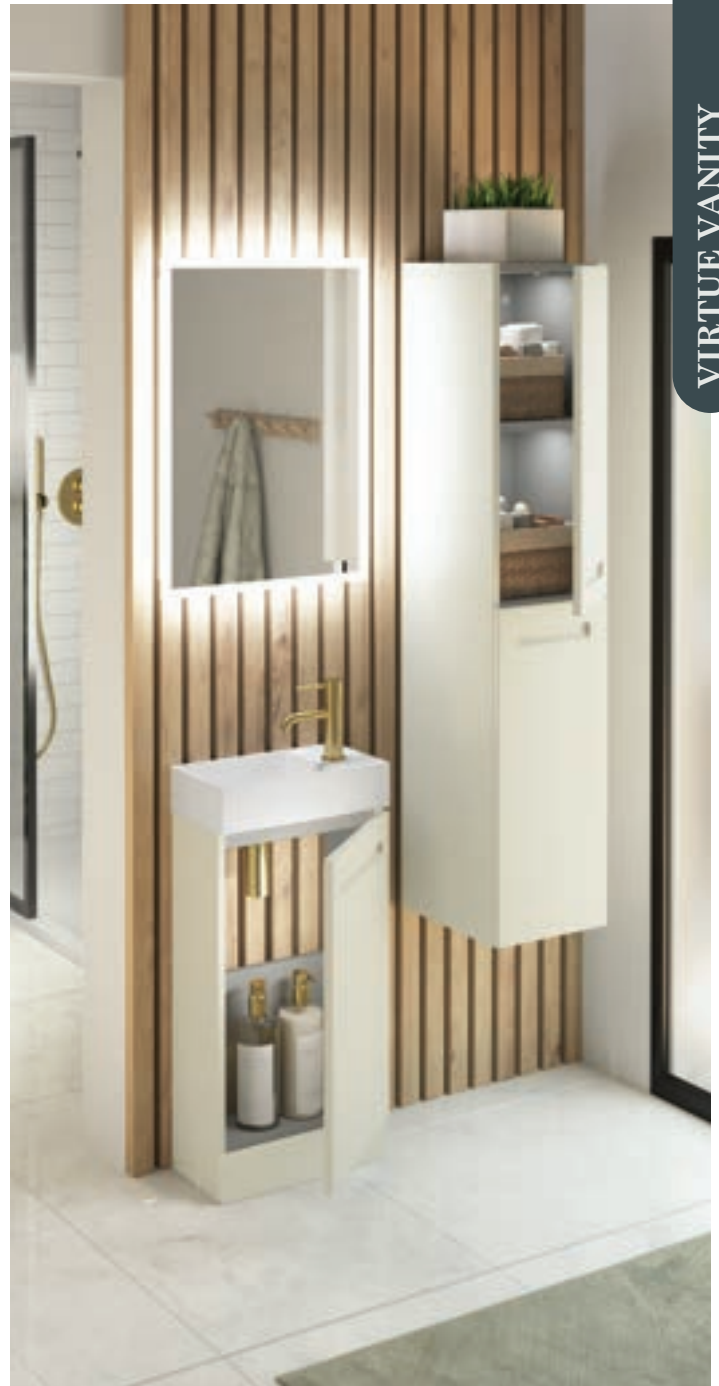

KEY FEATURES

-  Intergrated handle door design
-  10 stunning neutral finishes
-  18 BP Dust Grey 18mm solid back panel
-  Colour matched side panels
-  Optional colour matched or contrasting legs
-  Wide selection of basin options - Sit-on / Vessel
-  Durable soft close hinges / drawers
-  Wide selection of unit options - Wall mounted / floorstanding
-  Hanging brackets supplied as standard with all basin, base and wall units
-  Durable construction
-  Standard and Slimline options