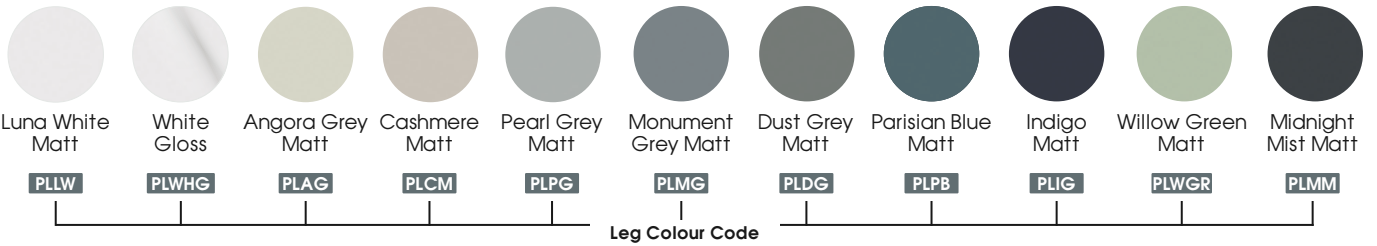

(W)300mm x (D)360mm
 1440mm 3WHSU £580.00

Cruise Tall Unit

(W)300mm x (D)360mm
 1440mm 3WHSU £580.00

Virtue Tall Unit

(W)300mm x (D)360mm
 1440mm VIR3WHSU £580.00

(H)340mm x (D)50mm
£78.00

+

FEATURED BATHROOM