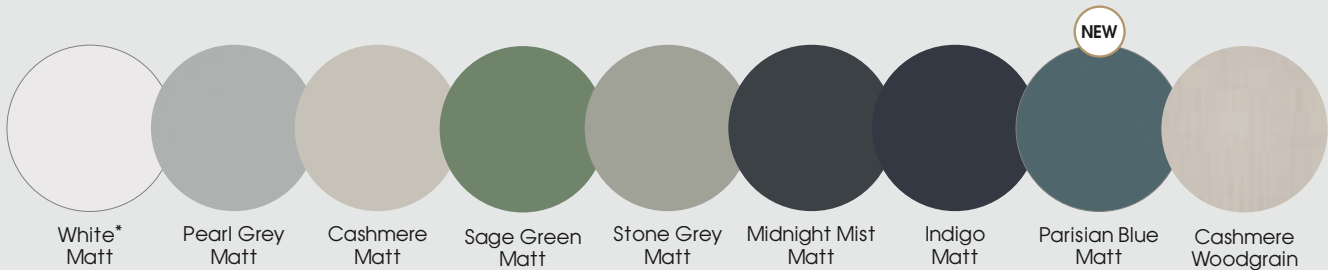

1 FASCIA STYLES

Classic

2 STORAGE STYLE

DOOR Inc handle

3 HANDLE

Traditional Knob

4 FASCIA COLOUR

5 INTERNAL COLOUR