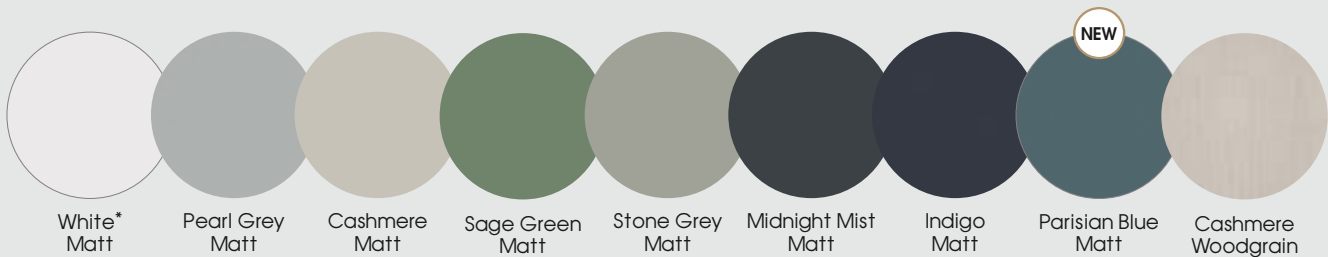

4 HANDLE

Traditional Knob

5 FASCIA COLOUR

6 INTERNAL COLOUR

*White Matt is not available with Natural Oak internals

7 — BASIN OPTIONS

Sit-On

Excluding Nubree & Verdant