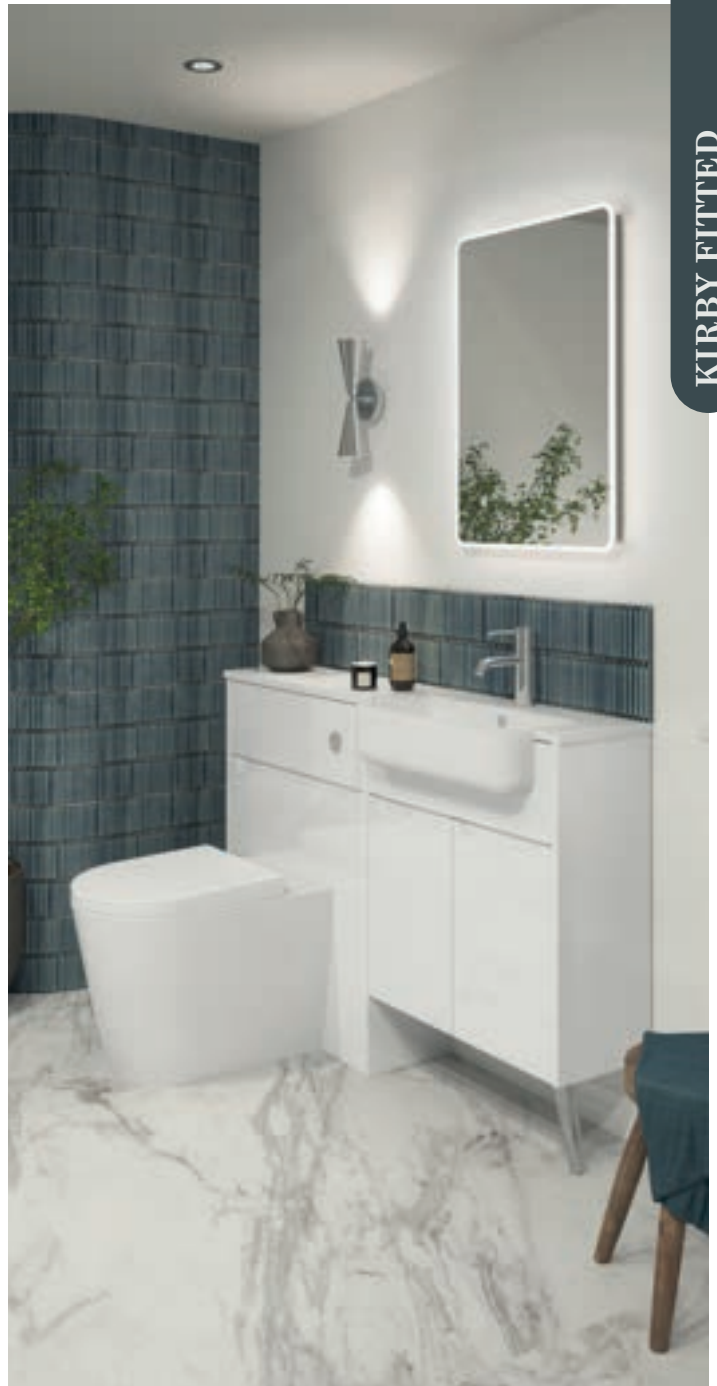

Collection Kirby

Fascia Colour White Gloss

Sanitaryware Lomond all in one basin

Faro back to wall WC

Brassware Petal basin mixer - Chrome

KEY FEATURES

-  Handleless fascia design
-  10 stunning neutral finishes
-  Angora 18mm cabinets
-  Angora 18mm solid back panel
-  Standard 365mm & slimline 250mm options
-  Durable soft close hinges
-  Soft close drawers
-  Long & standard length fascia options
-  18mm cabinet end panels available
-  Wide selection of units options
-  Hanging brackets supplied as standard with all basin & base units
-  Optional installation - wall mounted / floorstanding with plinth or decorative legs
-  Durable construction
-  New Harmony illuminated mirrored units fit perfectly in line with units