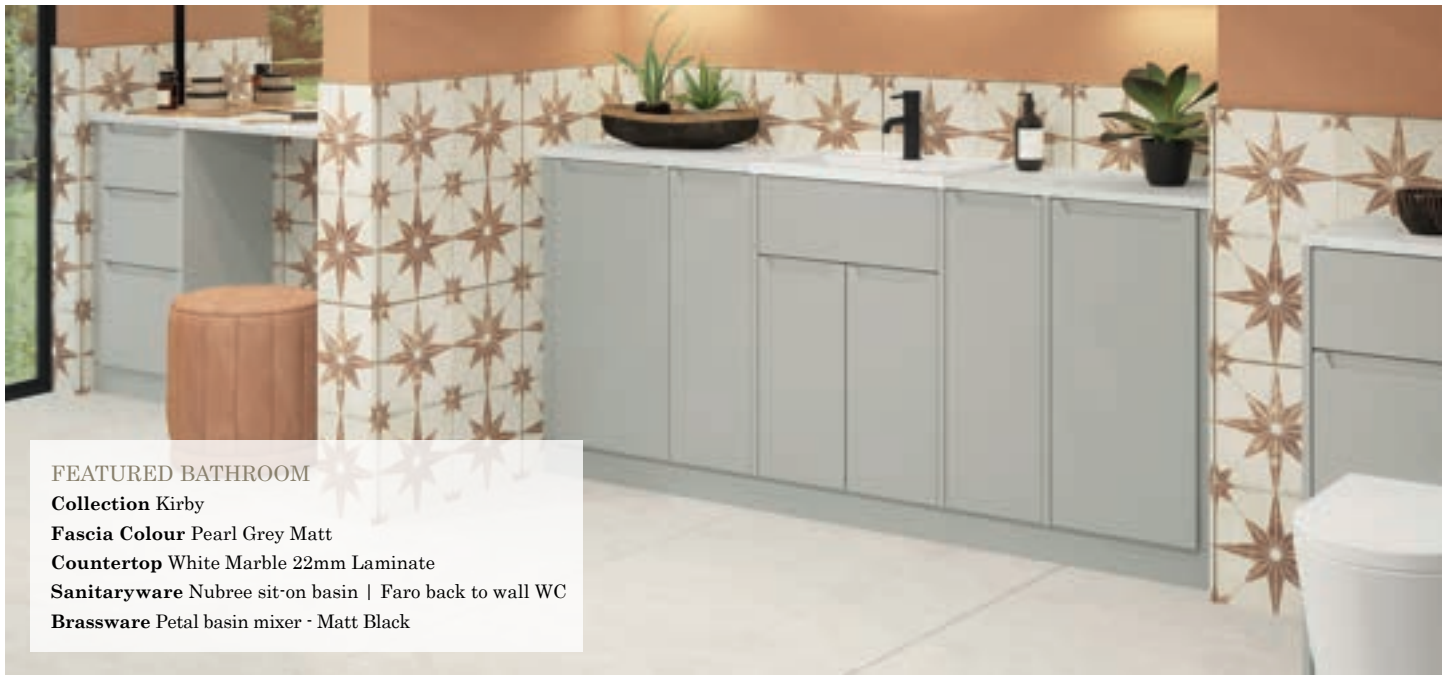

FEATURED BATHROOM

- Collection Kirby
- Fascia Colour Pearl Grey Matt
- Countertop White Marble 22mm Laminate
- Sanitaryware Nubree sit-on basin | Faro back to wall WC
- Brassware Petal basin mixer - Matt Black