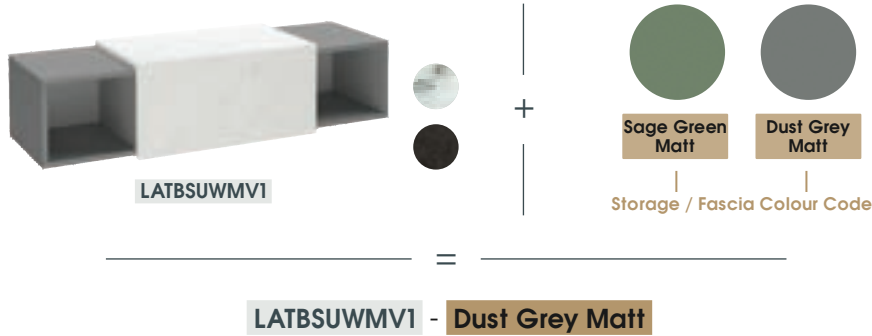

Illuminated Mirrored Cabinets

170

Latitude | Specification & Pricing

To build your code for Latitude, please specify Unit & Countertop colour code plus Storage/Fascia colour code when ordering. For example when ordering **Latitude 800-1100mm Vanity Unit with White Marble Countertop & Dust Grey Matt Storage/Fascia colour** please order: