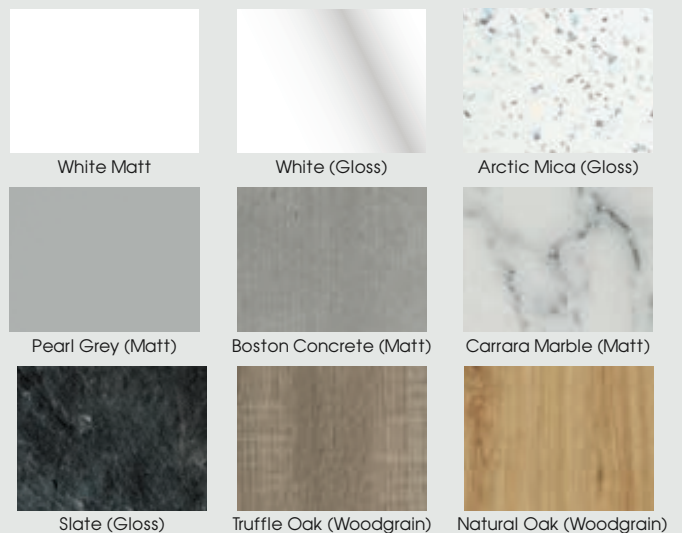

Butt & Scribe Joint (Masons Mitre)   B/S   £59.14
Detailed drawing will be required.

Shelf Bracket (Pair)
Load capacity 25kg for 250mm depth. SB   £94.61
Not suitable for 365mm tops or shelves.