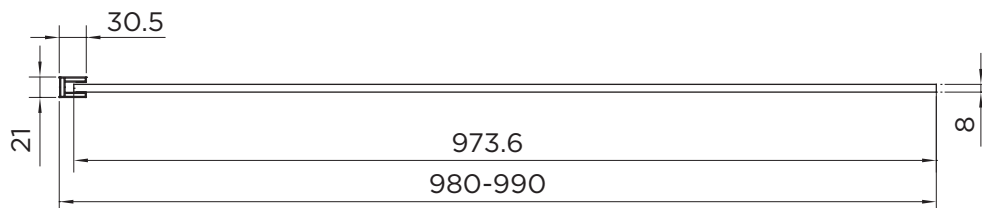

WETROOM SPECIFICATION

wetroom 8

RANGE	WETROOM 8
PRODUCT	WETROOM
CODE	AQ8245S
SIZE	1000
PROFILE COLOUR	SILVER
GLASS THICKNESS	8mm
GLASS FINISH	CLEAR
GLASS TREATMENT	CLEAN & CLEAR™
HEIGHT	2000
ADJUSTMENT IN RECESS	980-990
ADJUSTMENT WITH SIDE PANEL	N/A
OPTIONAL FLIPPER PANEL	YES
APERTURE	N/A
GUARANTEE	LIFETIME
CE	YES/EN14428
GLASS BS EN	EN12150-1T
PROFILE MATERIAL	ALUMINUM/6463#
HANDLE MATERIAL	N/A
HINGE MATERIAL	N/A
QUICK RELEASE ROLLERS	N/A
GLASS PANEL SIZE	973.6
MOVING PANEL SIZE	N/A
PRODUCT HAND	UNIVERSAL
PRODUCT WEIGHT	44KG
PACKAGED DIMENSIONS	2100x1037x70
BARCODE	5031978062085

All measurements in mm and are nominal