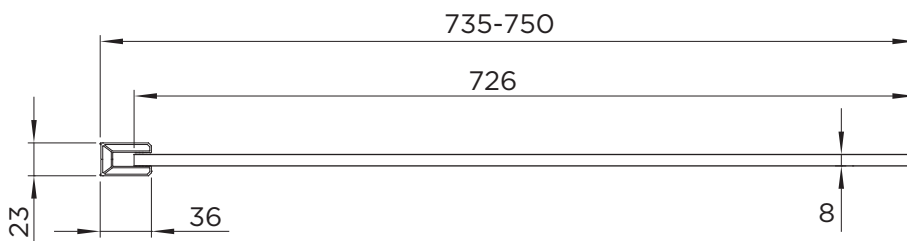

### WETROOM PANEL

RANGE	WETROOM 8
PRODUCT	WETROOM
CODE	AQ8652
SIZE	760
PROFILE COLOUR	MATT BLACK
GLASS THICKNESS	8mm
GLASS FINISH	CLEAR
GLASS TREATMENT	CLEAN & CLEAR™
HEIGHT	2000
ADJUSTMENT IN RECESS	735-750
ADJUSTMENT WITH SIDE PANEL	N/A
OPTIONAL FLIPPER PANEL	YES
APERTURE	N/A
GUARANTEE	LIFETIME
CE	YES/EN14428
GLASS BS EN	EN12150-1T
PROFILE MATERIAL	ALUMINUM/6463#
SUPPORT ARM MATERIAL	ALUMINUM/6463#
HINGE MATERIAL	N/A
QUICK RELEASE ROLLERS	N/A
GLASS PANEL SIZE	726
MOVING PANEL SIZE	N/A
PRODUCT HAND	UNIVERSAL
PRODUCT WEIGHT	33KG
PACKAGED DIMENSIONS	2080x780x48
BARCODE	5031978085169

All measurements in mm and are nominal