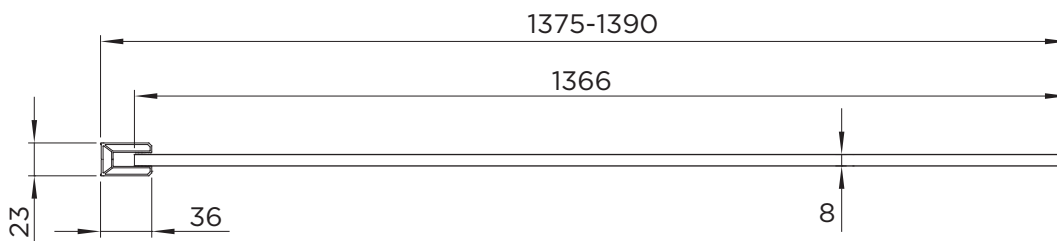

SPECIFICATION  
wetroom 8  
WETROOM PANEL

RANGE	WETROOM 8
PRODUCT	WETROOM PANEL
CODE	AQ8658
SIZE	1400
PROFILE COLOUR	MATT BLACK
GLASS THICKNESS	8mm
GLASS FINISH	CLEAR
GLASS TREATMENT	CLEAN & CLEAR™
HEIGHT	2000
ADJUSTMENT IN RECESS	1375-1390
ADJUSTMENT WITH SIDE PANEL	N/A
OPTIONAL FLIPPER PANEL	YES
APERTURE	N/A
GUARANTEE	LIFETIME
CE	YES/EN14428
GLASS BS EN	EN12150-1T
PROFILE MATERIAL	ALUMINUM/6463#
SUPPORT ARM MATERIAL	ALUMINUM/6463#
HINGE MATERIAL	N/A
QUICK RELEASE ROLLERS	N/A
GLASS PANEL SIZE	1366
MOVING PANEL SIZE	N/A
PRODUCT HAND	UNIVERSAL
PRODUCT WEIGHT	58KG
PACKAGED DIMENSIONS	2100x1430x58
BARCODE	5031978085220

All measurements in mm and are nominal