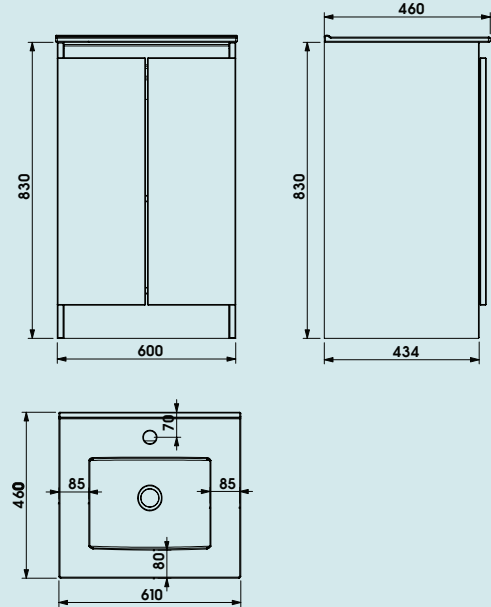

# 600mm Floorstanding Double Door Basin Unit With Ceramic Basin

Double Door  
Basin Unit  
**600**

Buying code: NL6BUFS (+ Colour code)

Diagrams not to scale.  
All dimensions in mm tolerance of +/- 2mm

### Door Style Options:

Newland

Unit Weight:	36.6kg
Depth of unit with doors open:	750mm
Width of unit with doors open:	840mm

95% of packaging is recyclable  
Check local recycling info for correct disposal