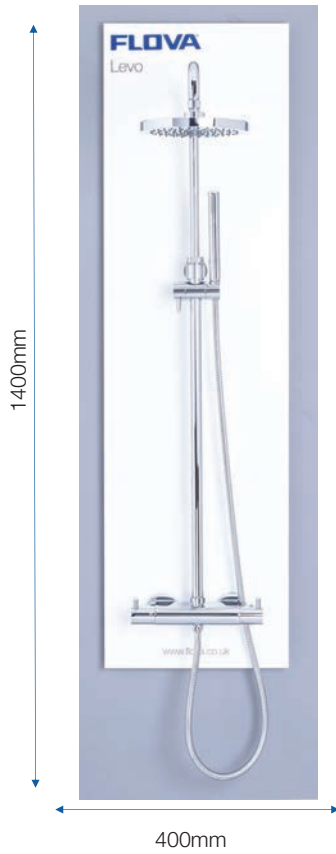

Required item:  
**KI019**  
Dual function rainshower

**KI017DUMMY**  
Fixing bracket only for KI017

Required item:  
**KI017**  
Dual function rainshower

**KI012DUMMY**  
Fixing bracket only for KI012

Required item:  
**KI012**  
Dual function rainshower

**KI012ADUMMY**  
Fixing bracket only for KI012A

Required item:  
**KI012A**  
3 - Function rainshower

Rainshower

Rain Stream

Waterfall

**This set includes:**

**LVTSKIT** - Levo thermostatic shower column

**Order displays now!**