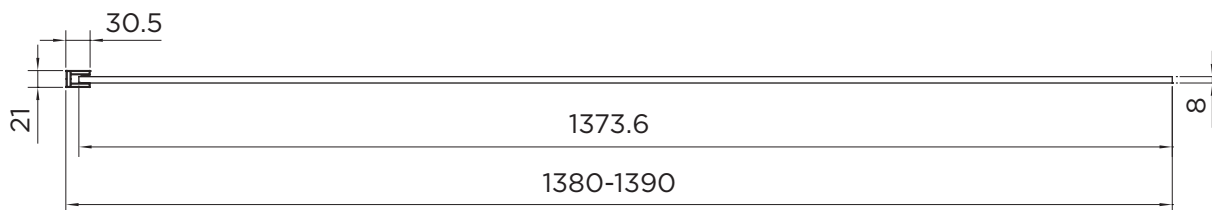

WETROOM SPECIFICATION

wetroom 8

RANGE	WETROOM 8
PRODUCT	WETROOM
CODE	AQ8248S
SIZE	1400
PROFILE COLOUR	SILVER
GLASS THICKNESS	8mm
GLASS FINISH	CLEAR
GLASS TREATMENT	CLEAN & CLEAR™
HEIGHT	2000
ADJUSTMENT IN RECESS	1380-1390
ADJUSTMENT WITH SIDE PANEL	N/A
OPTIONAL FLIPPER PANEL	YES
APERTURE	N/A
GUARANTEE	LIFETIME
CE	YES/EN14428
GLASS BS EN	EN12150-1T
PROFILE MATERIAL	ALUMINUM/6463#
HANDLE MATERIAL	N/A
HINGE MATERIAL	N/A
QUICK RELEASE ROLLERS	N/A
GLASS PANEL SIZE	1373.6
MOVING PANEL SIZE	N/A
PRODUCT HAND	UNIVERSAL
PRODUCT WEIGHT	57KG
PACKAGED DIMENSIONS	2100x1437x70
BARCODE	5031978062115

All measurements in mm and are nominal