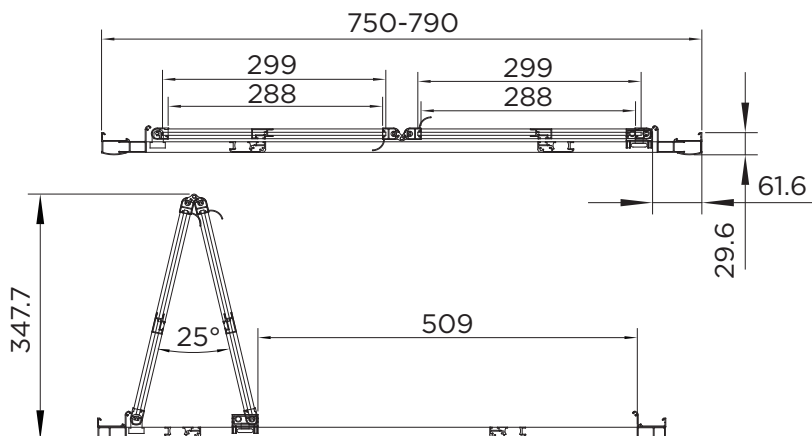

SPECIFICATION

venturi 6
BIFOLD DOOR

RANGE	VENTURI 6
PRODUCT	BIFOLD DOOR
CODE	AQ9316S
SIZE	800
PROFILE COLOUR	SILVER
GLASS THICKNESS	4mm
GLASS FINISH	CLEAR
GLASS TREATMENT	CLEAN & CLEAR™
HEIGHT	1900
ADJUSTMENT IN RECESS	750-790
ADJUSTMENT WITH SIDE PANEL	757-797
OPTIONAL SIDE PANEL	YES
APERTURE	509
GUARANTEE	LIFETIME
GLASS BS EN	EN12150-1T
CE	YES/EN14428
PROFILE MATERIAL	ALUMINUM/6463#
HANDLE MATERIAL	ALUMINUM-6463#
ROLLER MATERIAL	NYLON
QUICK RELEASE ROLLERS	NO
FIXED PANEL SIZE	299
MOVING PANEL SIZE	299
PRODUCT HAND	UNIVERSAL
PRODUCT WEIGHT	21KG
PACKAGED DIMENSIONS	1980x798x76
BARCODE	5031978044395

Optional Cover Strips available

*All shower enclosures carry a Lifetime Guarantee when fitted with an Aquadart shower tray, a 10 year Guarantee will be given when fitted with any other manufacturer's tray.

To register your Guarantee visit: www.aquadart.co.uk | Spare Parts available at: www.aprilaquadartspares.co.uk

All measurements in mm and are nominal