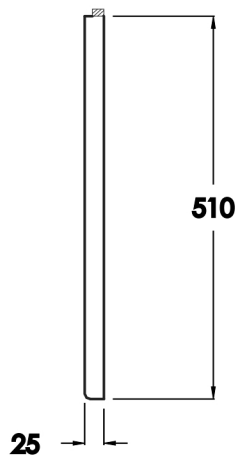

Lorenzo Series

1600 x 510 Premium Front Panel

tissino

Designed to Inspire
Made to Experience

tissino

T 0345 582 8000
E info@tissino.co.uk
W tissino.co.uk

2 Lyncastle Road
Appleton Thorn
Warrington WA4 4SN

We reserve the right to
change this information
without prior notice