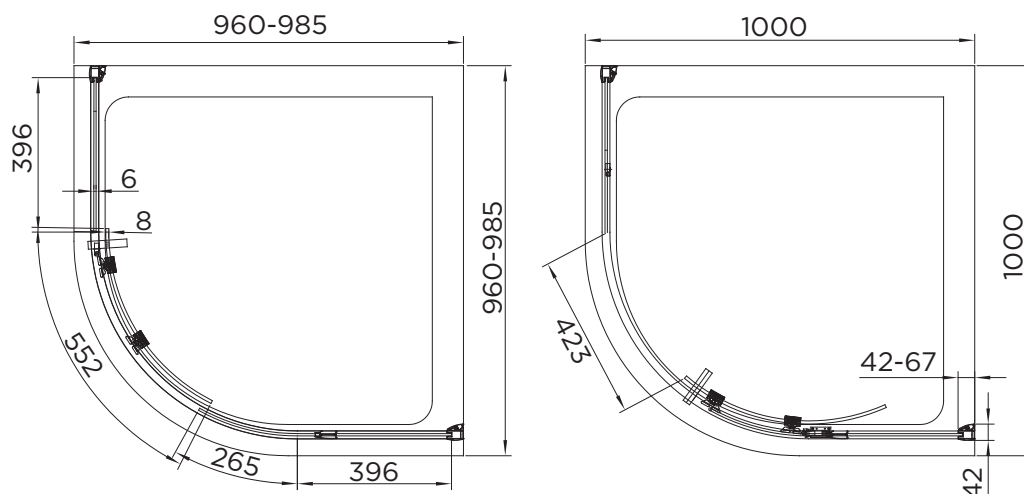

SPECIFICATION

venturi 8

SINGLE DOOR QUAD

RANGE	VENTURI 8
PRODUCT	SINGLE DOOR QUAD
CODE	AQ9442S
SIZE	1000x1000
PROFILE COLOUR	SILVER
GLASS THICKNESS	8mm
GLASS FINISH	CLEAR
GLASS TREATMENT	CLEAN & CLEAR™
HEIGHT	1900
ADJUSTMENT	960-985
ADJUSTMENT WITH SIDE PANEL	N/A
OPTIONAL SIDE PANEL	N/A
APERTURE	423
GUARANTEE	LIFETIME
CE	EN14428
GLASS BS EN	EN12150-1T
PROFILE MATERIAL	ALUMINUM/6463#
HANDLE MATERIAL	STAINLESS STEEL
ROLLE MATERIAL	ZINC ALLOY/ABS CHROME
QUICK RELEASE ROLLERS	YES
FIXED PANEL SIZE	396
MOVING PANEL SIZE	552
PRODUCT HAND	UNIVERSAL
PRODUCT WEIGHT	58KG
PACKAGED DIMENSIONS	1980x732x285
BARCODE	5031978085435

All measurements in mm and are nominal